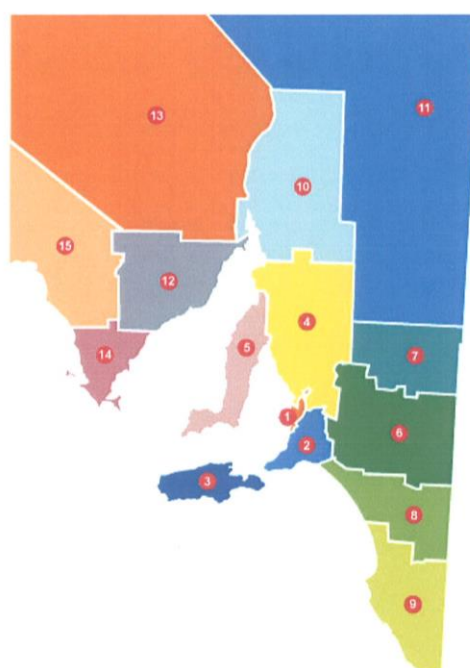

However, **School bus services travelling through the affected Fire Ban District (Catastrophic rating) will not run**. With any cancellation of bus services parent/caregivers will need to decide how students will travel to school.

Jamestown Community School parents will be advised where possible of bus service cancellations the day before forecast Catastrophic weather conditions in the Mid North Fire Ban District. (This notification is given to schools by 4.00pm the day before, school contact will be via telephone or Flexibuzz – school communication app).

The Jamestown Community School bus services for Belalie North, Caltowie, Washpool, Whyte Yarcowie and Mannanarie are all within the Mid North Fire Ban District.

The Appila bus service travels in both the Mid North and Flinders Fire Ban Districts, hence will run on a modified route within Mid North Fire District, when Flinders only is declared catastrophic. Parents of the Appila bus route have been notified of the modified route.

The DECD website has resources for families to prepare for the bushfire season. www.decd.sa.gov.au Follow the button called 'Emergency Information Hotline for Parents'. DECD has a Bushfire hotline which parents can access for information about any fire which is in a school's area of concern. **The number is: 1800 000 279.**

Michael Gaunt
Principal
1st November 2018

Fire Ban Districts

1. [Adelaide Metropolitan](#)
2. [Mount Lofty Ranges](#)
3. [Kangaroo Island](#)
4. [Mid North](#)
5. [Yorke Peninsula](#)
6. [Murraylands](#)
7. [Riverland](#)
8. [Upper South East](#)
9. [Lower South East](#)
10. [Flinders](#)
11. [North East Pastoral](#)
12. [Eastern Eyre Peninsula](#)
13. [North West Pastoral](#)
14. [Lower Eyre Peninsula](#)
15. [West Coast](#)

For more information go to the CFS website:
www.cfs.sa.gov.au
to view fire ban information and fire ban districts.

Total Fire Bans - click here to view which fire ban districts are subject to fire restrictions.