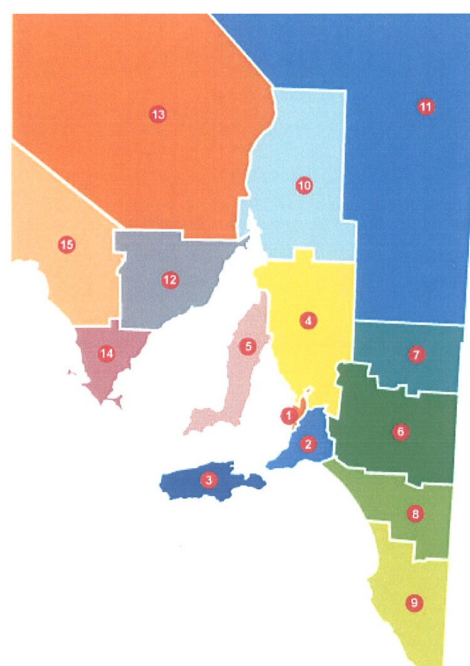

However, **School bus services travelling through the affected Fire Ban District (Catastrophic rating) will not run**. With any cancellation of bus services parent/caregivers will need to decide how students will travel to school.

Jamestown Community School parents will be advised where possible of bus service cancellations the day before forecast Catastrophic weather conditions in the Mid North Fire Ban District. (This notification is given to schools by 4.00pm the day before, school contact will be via telephone, email or Flexibuzz – school communication app).

The Jamestown Community School bus services for Belalie North, Washpool, Whyte Yarcowie and Mannanarie are all within the Mid North Fire Ban District.

The Appila/Caltowie bus service travels in both the Mid North and Flinders Fire Ban Districts, hence will run on a modified route within Mid North Fire District, when Flinders only is declared catastrophic. Parents of the Appila bus route have been notified of the modified route.

The DoE website has resources for families to prepare for the bushfire season. www.decd.sa.gov.au Follow the button called ‘Emergency Information Hotline for Parents’. DECD has a Bushfire hotline which parents can access for information about any fire which is in a school’s area of concern. **The number is: 1800 000 279.**

Michael Gaunt
Principal
24th November 2020

Fire Ban Districts

1. [Adelaide Metropolitan](#)
2. [Mount Lofty Ranges](#)
3. [Kangaroo Island](#)
4. [Mid North](#)
5. [Yorke Peninsula](#)
6. [Murraylands](#)
7. [Riverland](#)
8. [Upper South East](#)
9. [Lower South East](#)
10. [Flinders](#)
11. [North East Pastoral](#)
12. [Eastern Eyre Peninsula](#)
13. [North West Pastoral](#)
14. [Lower Eyre Peninsula](#)
15. [West Coast](#)

For more information go to the CFS website: www.cfs.sa.gov.au to view fire ban information and fire ban districts.

Total Fire Bans - click here to view which fire ban districts are subject to fire restrictions.