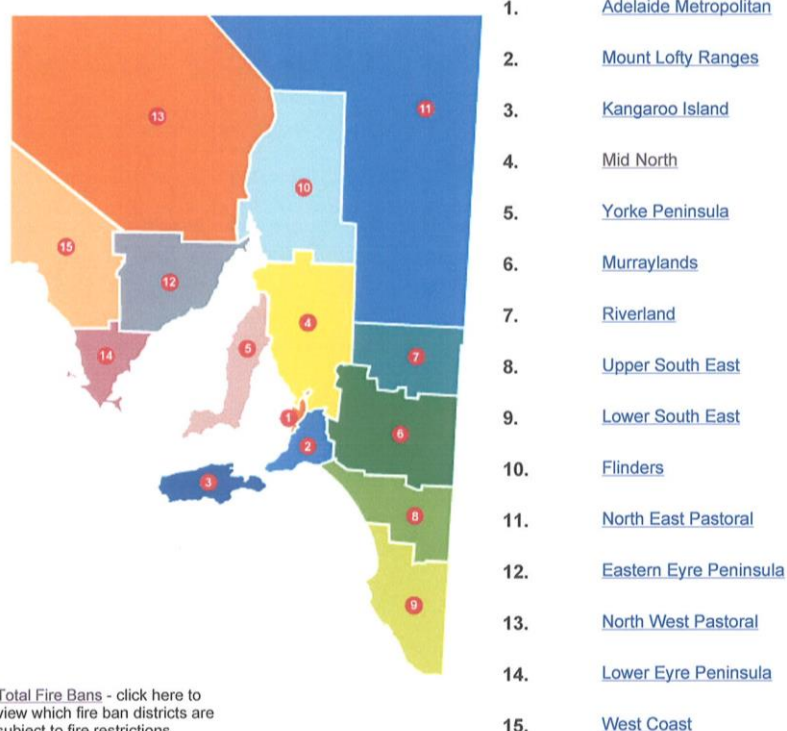

However, **School bus services travelling through the affected Fire Ban District (Catastrophic rating) will not run**. With any cancellation of bus services parent/caregivers will need to decide how students will travel to school.

Jamestown Community School parents will be advised where possible of bus service cancellations the day before forecast Catastrophic weather conditions in the Mid North Fire Ban District. (This notification is given to schools by 4.00pm the day before, school contact will be via text message, email or Flexischools – school communication app).

The Jamestown Community School bus services for Belalie North, Washpool, Whyte Yarcowie and Mannanarie are all within the Mid North Fire Ban District.

The Appila/Caltowie bus service travels in both the Mid North and Flinders Fire Ban Districts, hence will run on a modified route within Mid North Fire District, when Flinders only is declared catastrophic. Parents of the Appila bus route have been notified of the modified route.

The DfE website has resources for families to prepare for the bushfire season. <https://www.education.sa.gov.au/parents-and-families> Follow the button called 'Safety and Wellbeing' > Bushfires. DfE has a Bushfire hotline which parents can access for information about any fire which is in a school's area of concern. **The number is: 1800 000 279.**

Kelly Zwar
Principal
15th November 2022

Fire Ban Districts

For more information go to the CFS website: www.cfs.sa.gov.au to view fire ban information and fire ban districts.